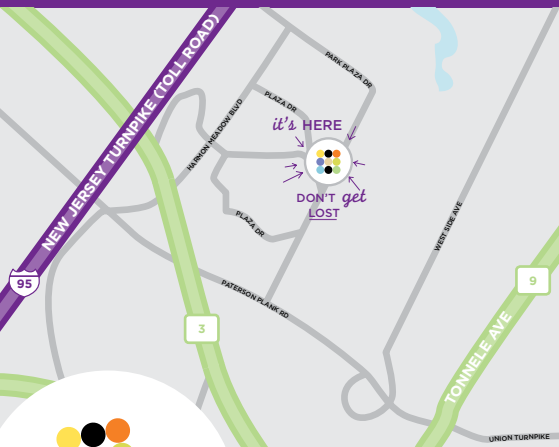

HYATT
PLACE®

hyattplace.com

HYATT PLACE SECAUCUS/MEADOWLANDS

575 Park Plaza Drive

Secaucus, NJ 07094, USA

P 201 422 9480

F 201 422 9443

hyattplacesecaucusmeadowlands.com

TRANSPORTATION

- From Newark Liberty International Airport (EWR): 20-30 min by car
- From LaGuardia Airport (LGA): 30-50 min by car
- From John F. Kennedy International Airport (JFK): 40-60 min by car

888 HYATT HP
(888 492 8847)

EWRSZS PT-6010 3-9126C 0517